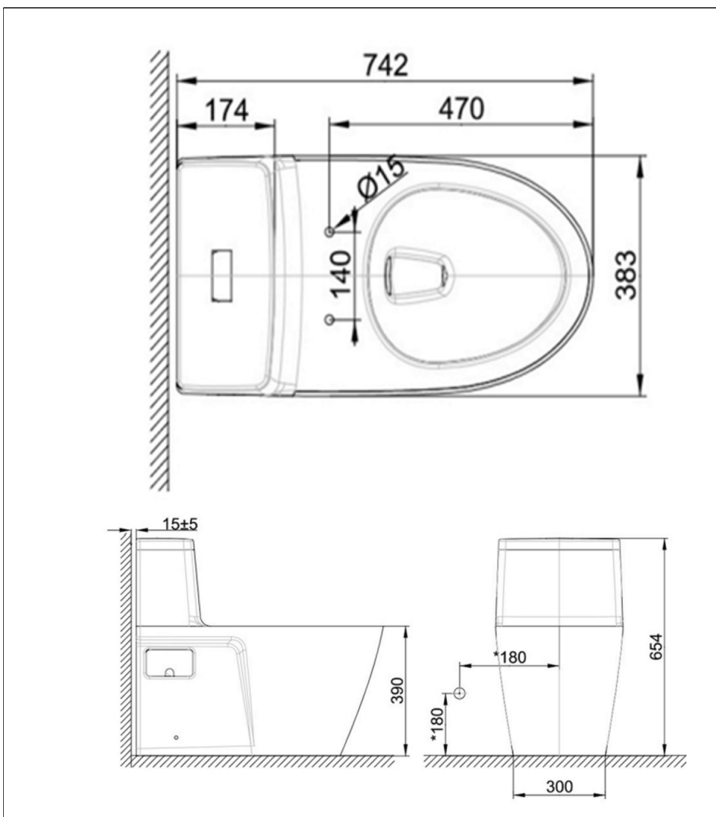

Acacia E (Viet Nam)

One-Piece Toilet – Bộ cầu một khối
VF-1808 (305mm RI)

FEATURES

- Siphon Jet Wash Down
- Comfort Clean
- Technology
- Water Saving
- Rimless
- Easy to Clean
- Slow Closing Seat & Cover

COLOR AVAILABILITY

- White only(0)

DIMENSIONAL DRAWING

SPECIFICATIONS

- Flushing Type: Dual Flush 3.2/4.8 Litres per flush
- Push Button: Top push
- Outlet type: S-trap with Plastic Connector
- Bowl shape: Elongated
- Roughing in: S-trap 305 mm.
- Overall Dimensions: W376xL740xH654 mm.
- Height to rim: 390 mm.
- Material: Vitreous China

INCLUDED COMPONENTS

- PP Slow Closing Seat
- Angle Valve and Water Supply Hose

SHIPPING WEIGHT

- Net/Gross weight: 55/59KG

STANDARDS CRITERIA

- ASME
- ANSI