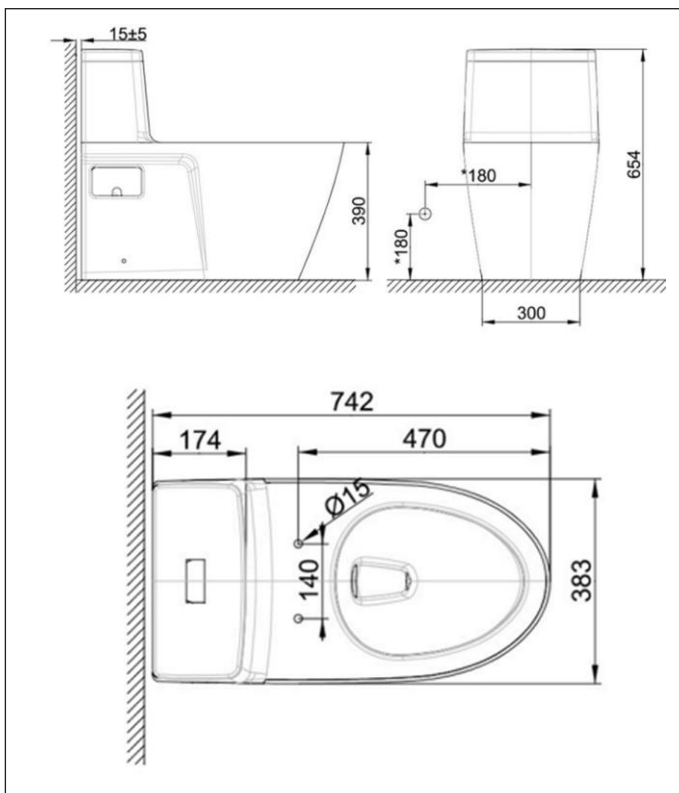

Acacia E (China)

American Standard

One-Piece Toilet

CCAS1808 (305mm RI)

CCAS1809 (400mm RI)

DIMENSIONAL DRAWING

FEATURES

- **Types of Flushing:** Siphonic
- **Design:** Modern design with Luxury Seat
- **Trapway:** Full Skirted trapway
- **Seat:** Comfort Seat and Slow Close
- **Water Saving:** 3/4.8L water saving
- **Flushing Platform:** Siphon Double Jet

SPECIFICATIONS

- **Litres Per Flush:** 3/4.8 lpf
- **P/S-Trap/Bowl Shape:** S trap, elongated
- **Roughing in:** 305mm, 400mm floor discharge
- **Overall Dimensions (LxBxH):**
L742xW383xH654mm
- **Height to Rim:** 390mm
- **Material:** Vitreous China

COLOR AVAILABILITY

- White only(0)

AWARDS WON

-

OPTIONS

- 305mm RI w/angle valve & flexible hose
CCAS1808-2200400C0
- 400mm RI w/angle valve & flexible hose
CCAS1808-2200400C0

STANDARDS CRITERIA

- China GB6952-2005

INCLUDED COMPONENTS

- PP Slow Closing Seat
CCASC808-0200410C0
- Angle Valve and Water Supply Hose
CC1-CN511MSA009184

SHIPPING WEIGHT AND DIMENSIONS

-