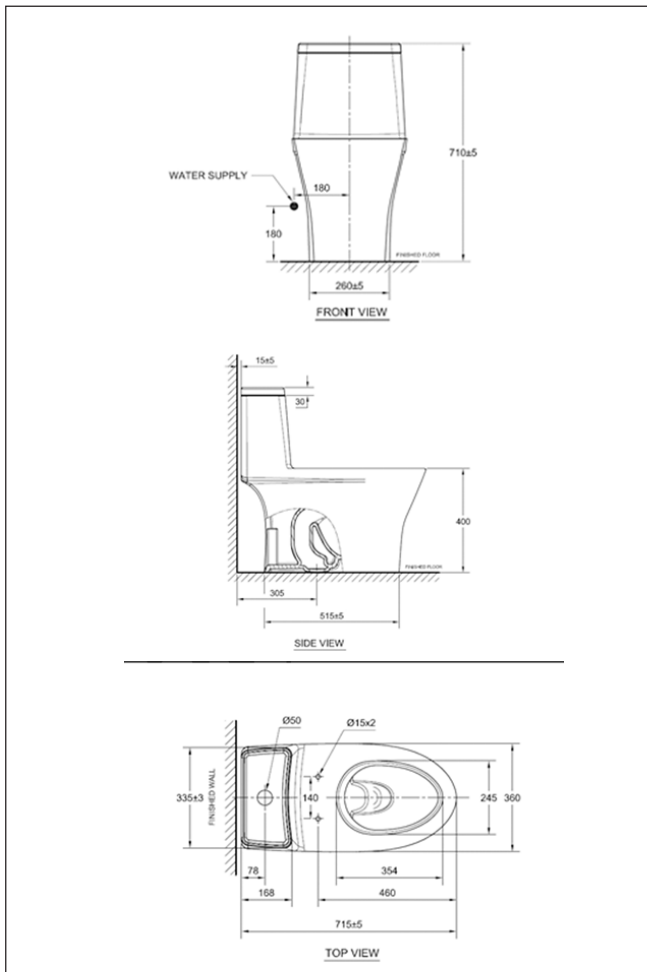

Flexio (Thailand)

One-Piece Toilet

CL25300-6DACTST (305mm RI 3/4.2L)

DIMENSIONAL DRAWING

FEATURES

- **Types of Flushing:** Washdown
- **Design:** Simple Modern
- **Trapway:** Concealed trapway
- **Seat:** Soft Close&Quick Release
- **Water Saving:** 3/4.2lpf

SPECIFICATIONS

- **Litres Per Flush:** 3/4.2lpf
- **P/S-Trap/Bowl Shape:** S trap, elongated
- **Roughing in:** 305mm floor discharge
- **Overall Dimensions (LxBxH):**
L715xW335xH710mm
- **Height to Rim:** 400mm
- **Material:** Vitreous China