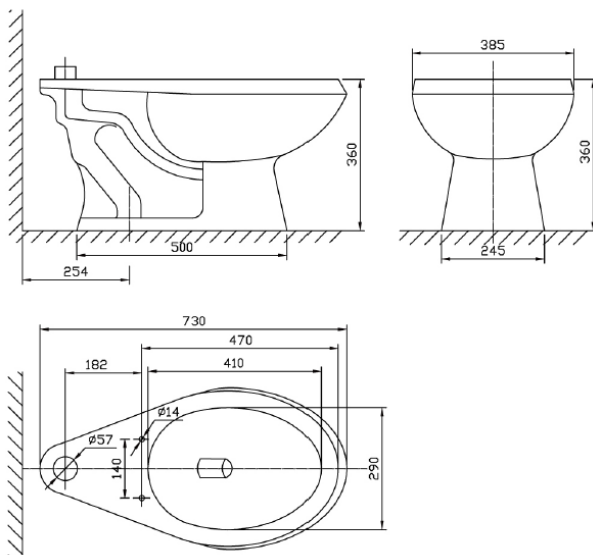

WP-2234

Madera water saving EL flush valve toilet

SPECIFICATIONS

- Rough in: S-trap
- Overall Dimensions: W385*L730*H360mm.
- Material: Ceramic

COLOR AVAILABILITY

- White

AWARDS WON

- N/A

STANDARDS CRITERIA

- N/A

INCLUDED COMPONENTS

- N/A

SHIPPING WEIGHT AND DIMENSIONS

- N/A

DIMENSIONAL DRAWING

Note: Please contact Product Marketing team for latest information before sending to external.