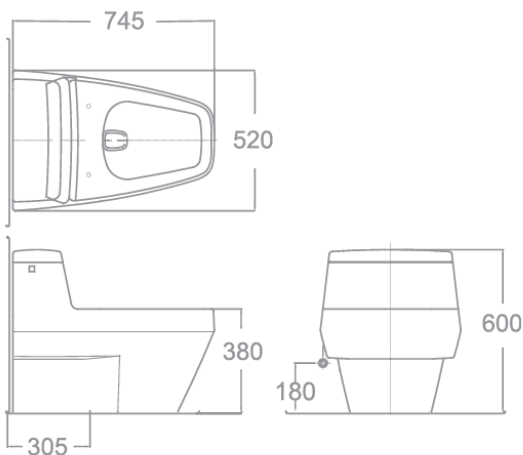

IDS

Toilet 2030-WT

IDS Clear 6L One-Piece Toilet with Soft Close Seat

FEATURES

- Type of flush: Siphonic
- Design: Modern design
- Trapway: Full skirt trapway
- Seat: Comfort seat and slow close
- Flush Platform: Siphon Double Jet
- Soft close seat

SPECIFICATIONS

- Rough in: S-trap
- Overall Dimensions: W520*L745*H600mm.
- Material: Ceramic

COLOR AVAILABILITY

- White

AWARDS WON

- N/A

STANDARDS CRITERIA

- N/A

INCLUDED COMPONENTS

- N/A

SHIPPING WEIGHT AND DIMENSIONS

- N/A

DIMENSIONAL DRAWING

Note: Please contact Product Marketing team for latest information before sending to external.

Lưu ý: Vui lòng liên hệ Product Marketing để cập nhật thông tin mới nhất trước khi gửi đến khách hàng.