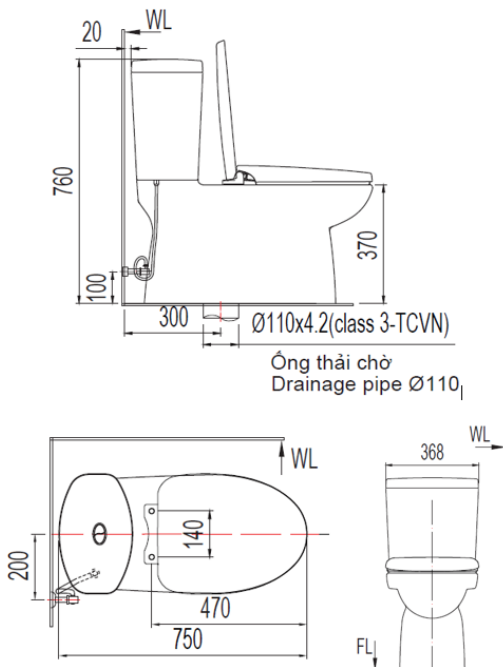

Close Couple Toilet
VF-2719

FEATURES

- Siphon flush system
- Water Saving
- Slow Closing Seat & Cover
- Color : White

SPECIFICATIONS

- Flushing Type: 4.5/6.5 Liters per flush
- Flushing Activation: Top push
- Roughing-in: S-trap 300mm
- Bowl shape: Elongate
- Overall Dimensions: L750xW368xH760mm
- Height to rim: 370 mm
- Material: Vitreous China

DIMENSIONAL DRAWING

SHIPPING WEIGHT

- Net Weight: 34 KG
Gross Weight: 36KG

INCLUDED COMPONENTS

- Fixing floor screw
- Installation manual

STANDARDS CRITERIA