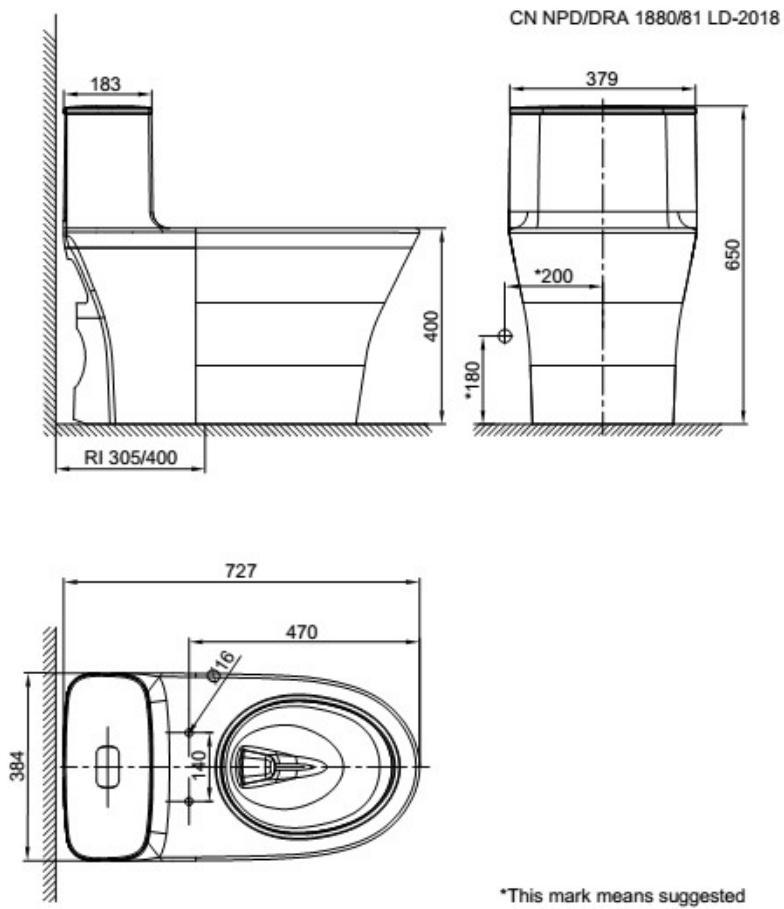

DIMENSIONAL DRAWING

This document is the property of American Standard. It can neither be reproduced, nor communicated, without authorization.

American Standard reserves the right to change dimensions and specifications without notice; we assume no liability for the use of obsolete dimensions.