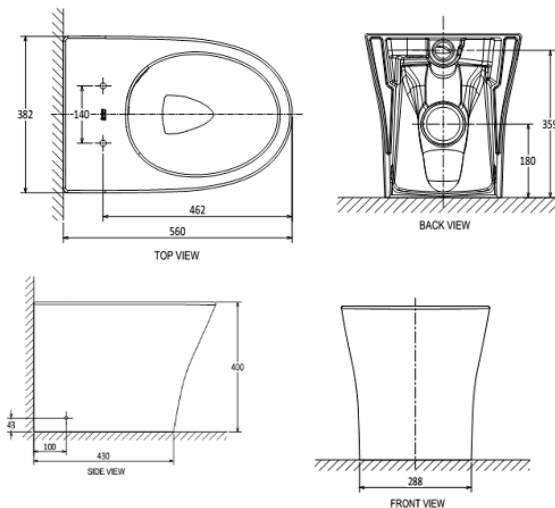

Signature

Back-to-wall Toilet CCAS2141

FEATURES

- Double Vortex Washdown
- Aqua Ceramic and Comfort Clean
- Water Saving
- Hygiene Rim(Rimless)
- Easy to Clean
- CrystaSleek Seat & Cover

SPECIFICATIONS

- Flushing Type: Dual Flush 3/4.5L Litres per flush
- CCAS2141-0420400F0(S-trap)
- CCAS2141-0420401F0(P-trap)
- Outlet type: S-trap , P trap as optional
- Bowl shape: Elongated
- Roughing in: S-trap 90-110 mm, P-trap 180mm
- Overall Dimensions: W382xL560xH400 mm
- Material: Vitreous China

DIMENSIONAL DRAWING

COLOR AVAILABILITY

- White (WT)

INCLUDED COMPONENTS

- CrystaSleek seat & cover
- Installation manual

SHIPPING WEIGHT

- Net weight: 31 KGs
- Gross weight:31 KGs

STANDARDS CRITERIA