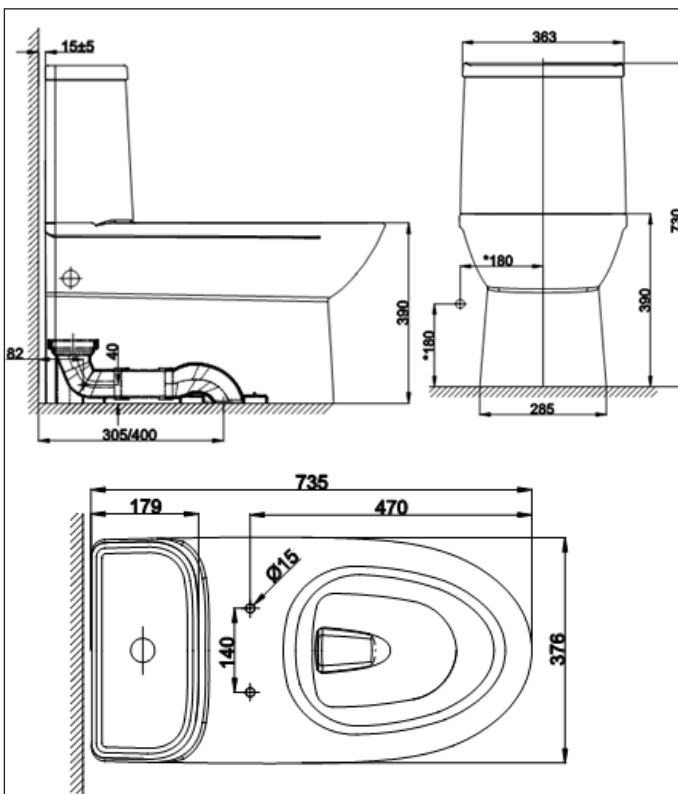

Neo Modern(China)

One-Piece Toilet

CCAS2073 (305mm RI)

CCAS2074 (400mm RI)

DIMENSIONAL DRAWING

d
a

FEATURES

- **Types of Flushing:** Siphonic
- **Design:** Modern design w/thin edge seat & tank lid
- **Trapway:** Concealed trapway
- **Seat:** Comfort Seat and Slow Close
- **Water Saving:** 4.8L water saving
- **Flushing Platform:** Siphon Double Jet

SPECIFICATIONS

- **Litres Per Flush:** 4.8 lpf
- **P/S-Trap/Bowl Shape:** S trap, elongated
- **Roughing in:** 305mm, 400mm floor discharge
- **Overall Dimensions (LxBxH):**
L735xW376xH730mm
- **Height to Rim:** 390mm
- **Material:** Vitreous China

COLOR AVAILABILITY

- White only(0)

AWARDS WON

-

OPTIONS

- 305mm RI w/angle valve & flexible hose
CCAS2073-2200400C0
- 400mm RI w/angle valve & flexible hose
CCAS2074-2200400C0

INCLUDED COMPONENTS

- PP Slow Closing Seat
CCASC630-0200410C0
- Angle Valve and Water Supply Hose
CC1-CN511MSA009182