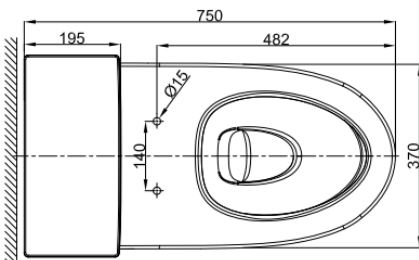

## Kastello

Close Couple Toilet

C2781001-1MA21 S-trap (3/4.5L)

C2781301-1MA21 P-trap (3/4.5L)

### SPECIFICATIONS

- Flushing Type: 3/4.5 Litres per flush
- Flushing Activation: Side Lever
- Roughing-in: S-trap 305mm/P-trap 190mm
- Bowl shape: Elongate
- Overall Dimensions: L745xW410xH760mm
- Height to rim: 390 mm
- Material: Vitreous China

### DIMENSIONAL DRAWING