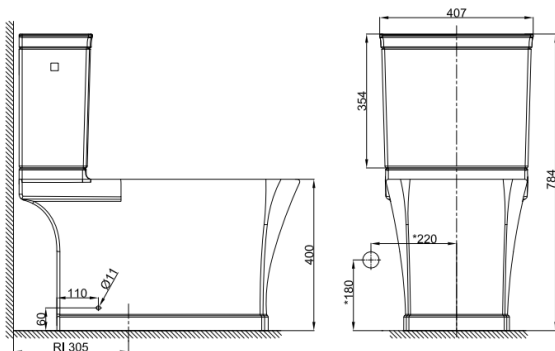

## Kastello

Close Couple Toilet

C2781001-1MA21 S-trap (3/4.5L)

C2781301-1MA21 P-trap (3/4.5L)

### SPECIFICATIONS

- Flushing Type: 3/4.5 Litres per flush
- Flushing Activation: Side Lever
- Roughing-in: S-trap 305mm/P-trap 190mm
- Bowl shape: Elongate
- Overall Dimensions: L745xW410xH760mm
- Height to rim: 390 mm
- Material: Vitreous China

### DIMENSIONAL DRAWING