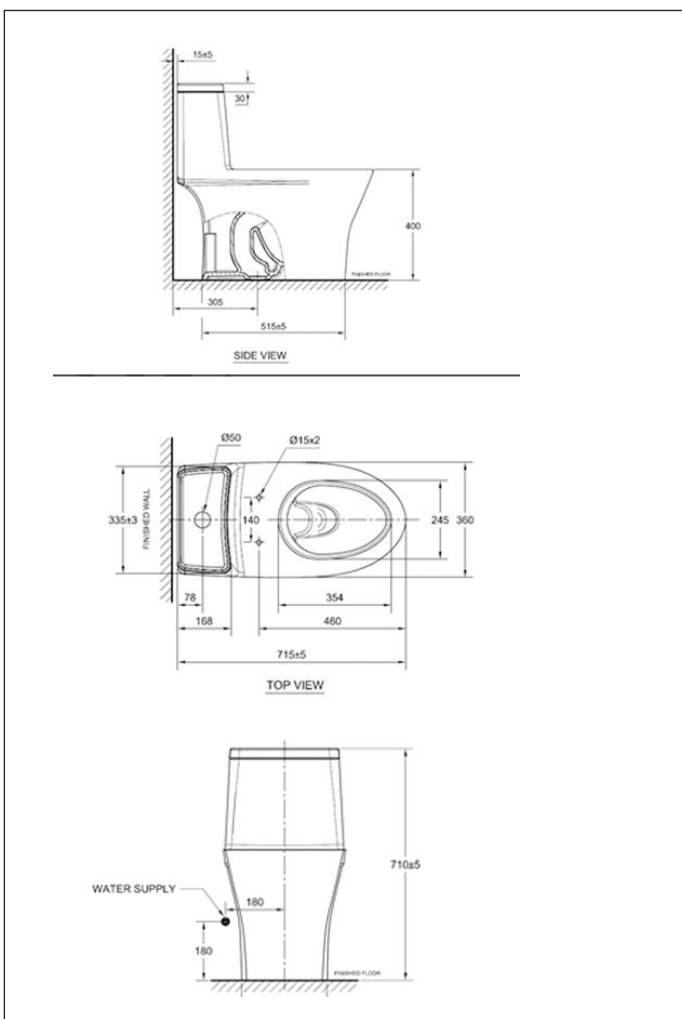

Flexio (Thailand)

One-Piece Toilet

CL25300-6DACTST (305mm RI 3/4.2L)

DIMENSIONAL DRAWING

d
a

FEATURES

- **Types of Flushing:** Washdown
- **Design:** Simple Modern
- **Trapway:** Concealed trapway
- **Seat:** Soft Close&Quick Release
- **Water Saving:** 3/4.2lpf

i
b
l

SPECIFICATIONS

- **Litres Per Flush:** 3/4.2lpf
- **P/S-Trap/Bowl Shape:** S trap, elongated
- **Roughing in:** 305mm floor discharge
- **Overall Dimensions (LxBxH):**
L715xW335xH710mm
- **Height to Rim:** 400mm
- **Material:** Vitreous China