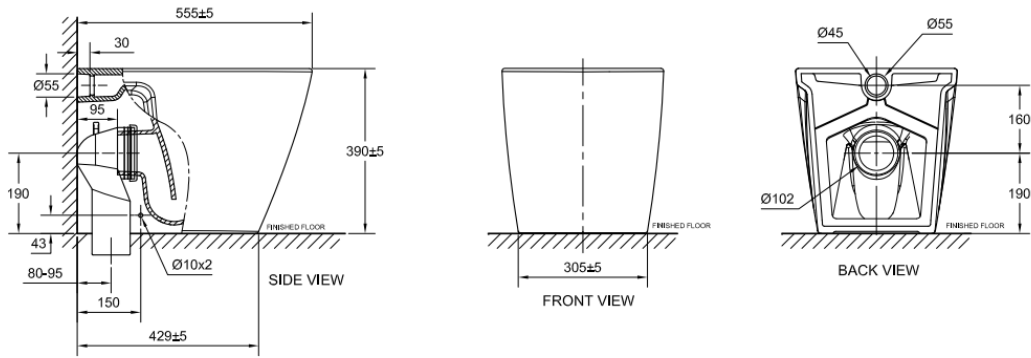

Acacia Evolution

BTW Toilet
CL3229

FEATURES

- Double Vortex Wash Down
- Aqua Cermaic&Comfort Clean
- Water Saving
- Rimless
- CrystaSleek Seat & Cover

SPECIFICATIONS

- Flushing Type: Dual Flush 3/4.5 Litres per flush
- Tank Fitting: Concealed cistern
- Outlet type: S-trap & P-trap
- Bowl shape: Elongated
- Overall Dimensions: W376xL555xH390mm
- Height to rim: 390 mm.
- Material: Vitreous China

COLOR AVAILABILITY

- White (WT)

INCLUDED COMPONENTS

- L-shape floor fixing set 80 mm
- Installation manual

SHIPPING WEIGHT

- Net weight: 31 KGs
- Gross weight: 34.4 KGs

STANDARDS CRITERIA

- TIS-792:2001

DIMENSIONAL DRAWING

S-trap

P-trap