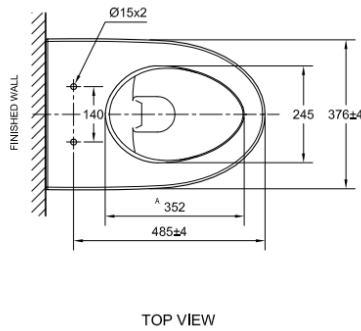

Acacia Evolution

BTW Toilet
CL3229

FEATURES

- Double Vortex Wash Down
- Aqua Cermaic&Comfort Clean
- Water Saving
- Rimless
- CrystaSleek Seat & Cover

SPECIFICATIONS

- Flushing Type: Dual Flush 3/4.5 Litres per flush
- Tank Fitting: Concealed cistern
- Outlet type: S-trap & P-trap
- Bowl shape: Elongated
- Overall Dimensions: W376xL555xH390mm
- Height to rim: 390 mm.
- Material: Vitreous China

COLOR AVAILABILITY

- White (WT)

INCLUDED COMPONENTS

- L-shape floor fixing set 80 mm
- Installation manual

SHIPPING WEIGHT

- Net weight: 31 KGs
- Gross weight: 34.4 KGs

STANDARDS CRITERIA

- TIS-792:2001

DIMENSIONAL DRAWING

S-trap

P-trap