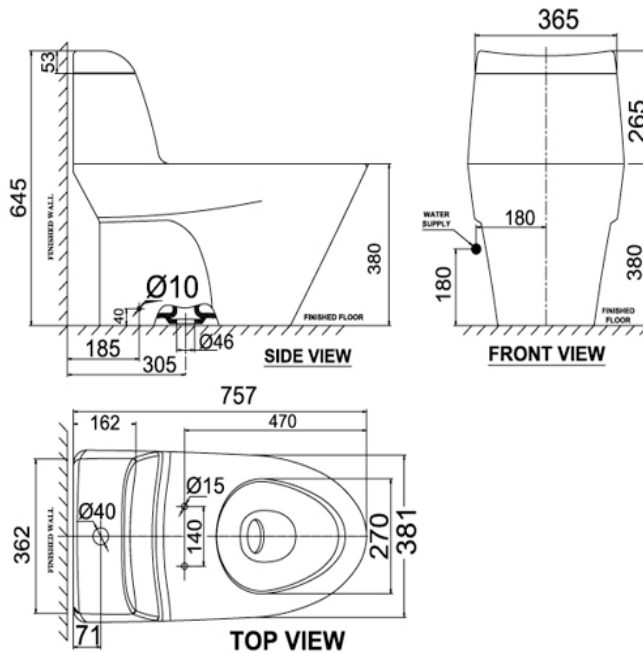

SPECIFICATION

ONE PIECE TOILET

updated April.2013

Model : ACTIVA / VF-2010	FEATURE
	* Modern & luxury design with Slow Closing seat & cover A whisper quiet close for an enhanced bathroom experience and particularly suitable for every households * Water Saver Choose 3/6 liters with each flush. Absolutely save water by your willing. * Dual Flapper Quiet and powerful, match with low tank toilet. Unique dual flipper siphon jet from AS; powerful and quiet flush especially for low tank toilet. * Rimless design with revolutionary flushing system, so there is no place for dirt and germs to hide, making for a more attractive, more hygienic toilet
SPECIFICATION	
Product name : ACTIVA one piece toilet Product code : VF-2010 Flushing action : Siphonic, S-trap Water consumption : Dual Flush 3/6 Liter Dimension : 757x381x645 mm Rough-in : 305 mm Water pressure : 0.05Mpa ~ 0.75Mpa Color : White Slow closing seat & cover. Included stop valve, Floor flange, flexible hose	

DRAWING

VF-2010

* All rights reserved by American Standard Company. Please note that the above information are subject to change without notice.