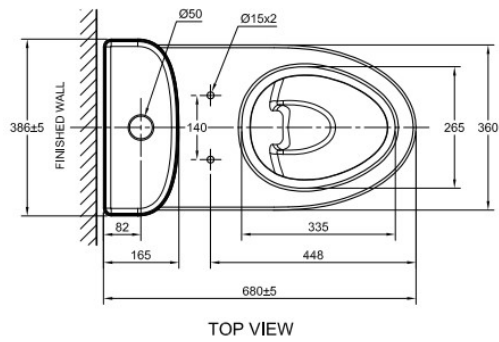

DIMENSIONAL DRAWING

S-TRAP