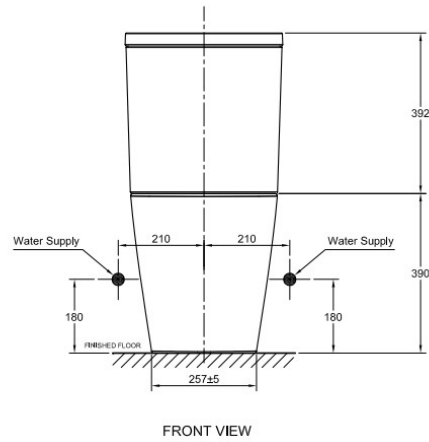

DIMENSIONAL DRAWING

S-TRAP