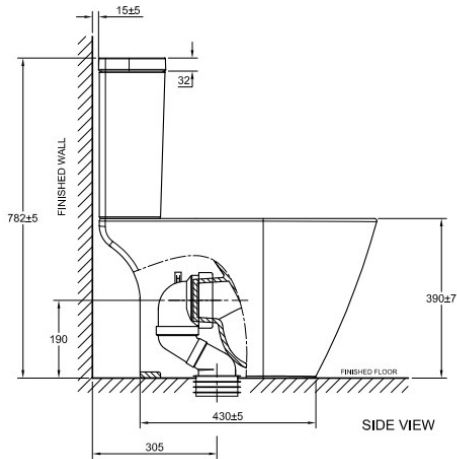

DIMENSIONAL DRAWING

S-TRAP