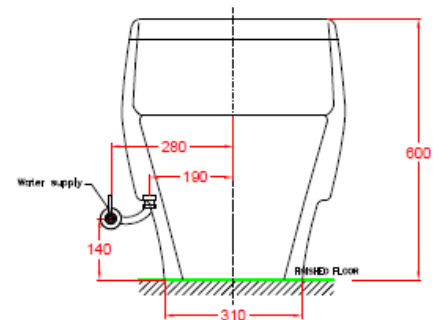

- Liter per flush : 6 Lpf
- P/S Trap : S-trap
- Rough In : 305 mm
- Bowl shape : Elongated
- Material : Vitreous China
- Color availability : White
- Height to Rim : 380 mm

DRAWING

TOP VIEW

SIDE VIEW

FRONT VIEW