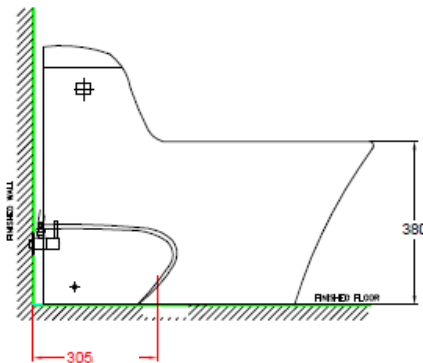

IDS DYNAMIC

One Piece Toilet

CL20400-6DACTST

FEATURE

- Siphon Flushing
- Dual Flapper
- Side Push Button
- Comfort Seat & Cover
 - > Top Fixed & Quick release
 - > Slow Closing
 - > Comfort Seat

SPECIFICATION

- Liter per flush : 6 Lpf
- P/S Trap : S-trap
- Rough In : 305 mm
- Bowl shape : Elongated
- Material : Vitreous China
- Color availability : White
- Height to Rim : 380 mm

DRAWING

TOP VIEW

SIDE VIEW

FRONT VIEW