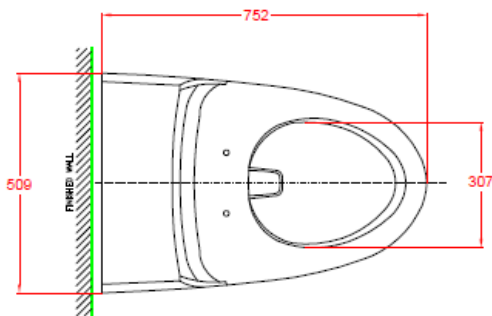

IDS DYNAMIC

One Piece Toilet

CL20400-6DACTST

FEATURE

- Siphon Flushing
- Dual Flapper
- Side Push Button
- Comfort Seat & Cover
 - > Top Fixed & Quick release
 - > Slow Closing
 - > Comfort Seat

SPECIFICATION

- Liter per flush : 6 Lpf
- P/S Trap : S-trap
- Rough In : 305 mm
- Bowl shape : Elongated
- Material : Vitreous China
- Color availability : White
- Height to Rim : 380 mm

DRAWING

TOP VIEW

SIDE VIEW

FRONT VIEW